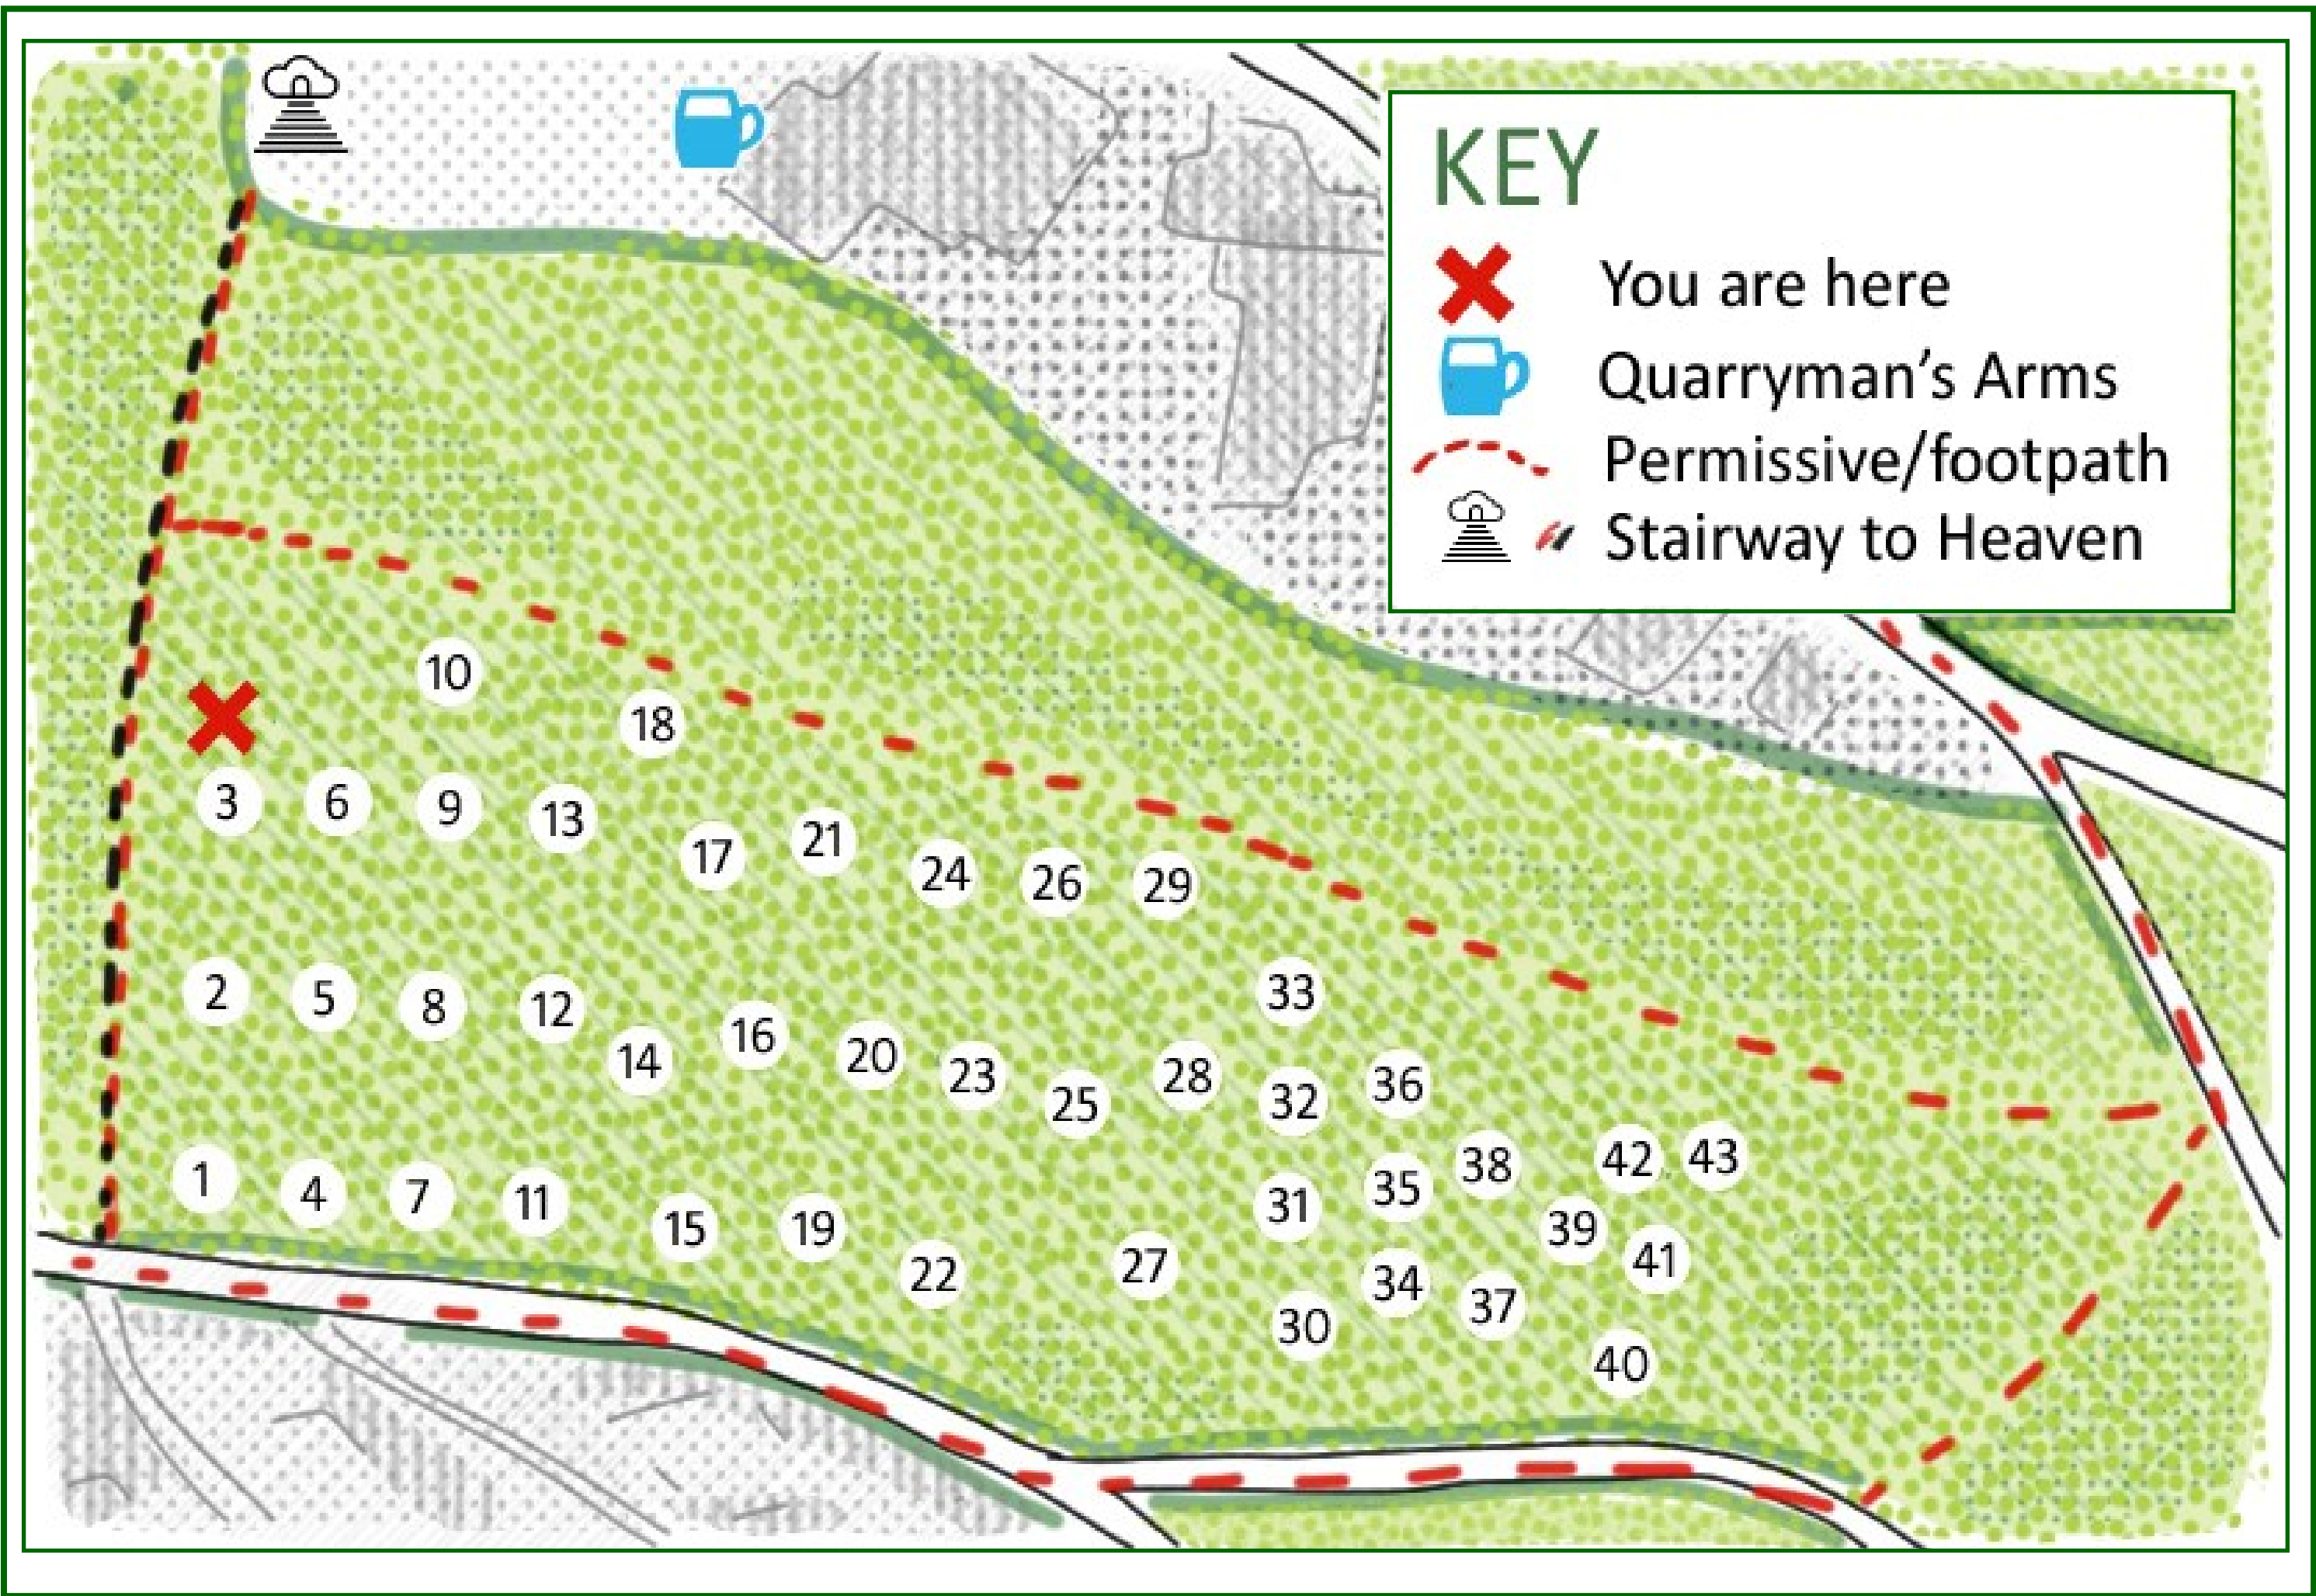

# Box Lower Common Community Orchard

## PLAN AND KEY

tree number	fruit	variety	type	pollination	flowering group	harvest time
21, 30, 35, 42	Apple	Ashmead's Kernel	Dessert	Not self fertile	4	October
2, 24, 25	Apple	Bramley Seedling	Cooker	triploid	3	Early Oct
34, 38, 39, 40, 41	Apple	George Cave	Dessert	Self Fertile	2	Late July
37, 43	Apple	Grenadier	Cooker	Self Fertile	3	Mid August
1, 23, 27, 28, 29	Apple	James Grieve	Dessert	Self Fertile	3	Early/Mid September
3, 10, 15, 16, 18	Apple	Laxton's Superb	Dessert	partially SF	4	Early/Mid October
5, 6, 8, 9, 12, 20	Apple	Red Windsor	Dessert	Self Fertile	2	Early September
31, 32, 33	Apple	Worcester Pearmain	Dessert	partially SF	3	August/ September
19, 22	Cherry	Stella	Dual	Self Fertile	4	Late July
11	Pear	Concorde	Dual	Self Fertile	4	Early October
13	Pear	Conference	Dual	Self Fertile	3	End October
14, 17	Plum	Gage Cambridge	Dual	partially SF	3	Late August
7	Plum	Majorie Seedling	Dual	Self Fertile	5	Early September
4, 36	Plum	Victoria	Dual	Self Fertile	2	Early September

# KEY

You are here

Quarryman's Arms

Permissive/footpath

Stairway to Heaven